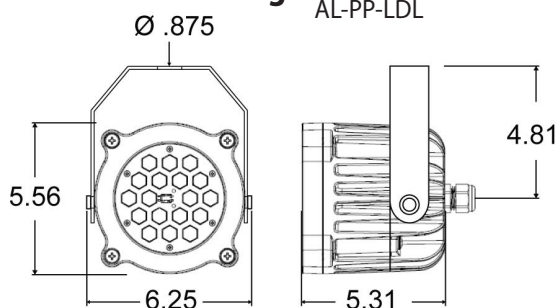

AL-PP-LDL Series
LED Dock Light

Features

- Wet Location fixture rated IP65 & IP66
- Tempered glass lens resists breakage and reduces replacement and maintenance costs
- Instant re-start, no warm-up times or reduced light output in cold environments
- L70 (70% lumen maintenance) at 50,000 hours reduces life cycle maintenance costs
- Up to 72 lumens per watt
- Color Rendering Index (CRI) > 70
- Made in USA. Meets ARRA & Buy American requirements
- Standard tempered glass lens, optional clear polycarbonate lens
- Steel yoke mount
- Input Voltage Range: 120-277 VAC
- UL listed for U.S. and Canada. Tested to UL 1598 & UL 8750 standards
- DesignLights Consortium® (DLC) qualified
- Five (5) year warranty.

Dimensional Drawings

Arm Extensions (Sold Separately)
 AL-DL40 AL-DSDL40

Fixture Details

Model Name	LDL-14W	LDL-16W	LDL-20W	LDL-21W
Power Consumption	14 watt	16 watt	20 watt	21 watt
Luminous Efficacy	61 lm/w	72 lm/w	68 lm/w	71 lm/w
Luminous Flux	860 lm	1,160 lm	1,370 lm	1,500 lm
Color Temperature	5000K			
Color Rendering	> 70 CRI			
Life Time Rating	50,000 Hours			
Input Voltage	120 - 277V AC			
Operating Temp.	-22°F ~ 113°F (-30°C ~ 45°C)			
Weight	8lbs (3.63Kg)			
Body	Tempered Glass lens with die-cast aluminum body			
Options	(AL-DL40) 40" Dock arm, (AL-DSDL40) 40" Swing arm			

Certifications

Ordering Guide

Series	Wattage	Optics	CCT	Driver Voltage	Cord Plug	Other
AL-PP-LDL	14W: 14 watt 16W: 16 watt 20W: 20 watt 21W: 21 watt	SP: 12° Spot (Standard) DSP: 32° Diffused Flood	5K: 5,000K	UL: Universal 120-277VAC	C6: 6' Cord, No Plug	Blank: Tempered Polycarbonate Lens CP: Clear Polycarbonate Lens