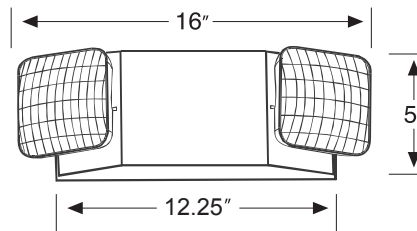

Dimensions

ORDERING INFORMATION

Model	Color	Options
R-5HO	Blank - White B - Black	KR9 - 9W Krypton Lamps 9W - 9W Tungsten Lamps HL - High Lumen output: 95% aluminum reflectors in heads SDT - Self Diagnostic Testing CP - Cord & Plug

Model	Color	Options