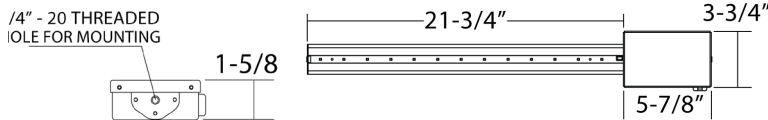

AL-TL1 Series
LED Task Light

Features

- High Efficacy LED Fixture with on-board dimming capable of dimming down to 10%
- IP40 Rating for Dry/Damp Location. Interior applications
- Replacement for 1 Lamp T5HO Lamps or 2 Lamp T8 fluorescent fixtures
- Reduced heat output, zero striation and ability to adjust illumination levels as needed
- Typically used for mounting heights of 1 - 5FT

Certifications:

Dimensions:

Highlights:

- 120 Lumens per watt
- 200,000 hours life rated (L70)
- Integrated dimmer up to 10% (0-10V)

Fixture Details

Model Name	AL-TL1-25-8-40	AL-TL1-25-8-50
Power Consumption	25 watt	25 watt
Luminous Efficacy	114 lm/W	120 lm/W
Luminous Flux	2,850 lm	3,000 lm
Color Temperature	4000K	5000K
Color Rendering	88 CRI	
Life Time Rating (LM70)	>200,000 Hours	
Input Voltage	120 - 277V	
Frequency	50 / 60Hz	
Body	Aluminum housing	
Optics	Frosted Lens	
IP Rating	IP 40 (Dry/Damp Indoor Location)	
Weight	3 lb. (1.3 Kg)	