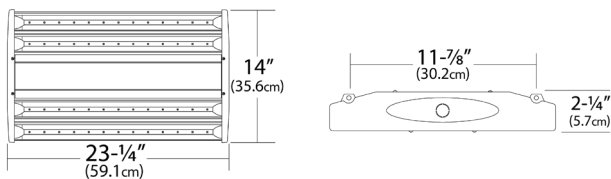

4 Module-Short