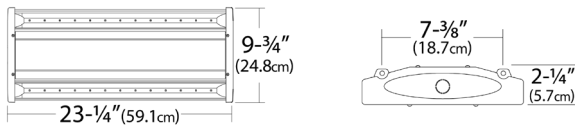

Dimensional Drawings

2 Module-Short