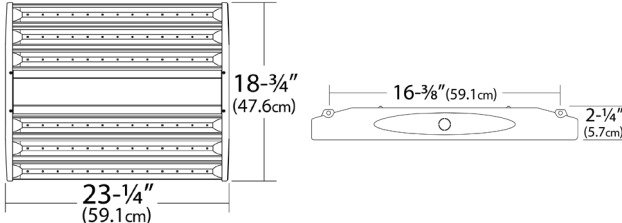

6 Module-Short

Ordering Guide

Series	Wattage	CCT	Lens	Driver	Options
AL-ES3P	2MS: 44W	5: 5,000K	NL: No lens	U: 120 - 277V HV: 347 / 480V	10V: 0-10V Dimming
	4MS: 88W		CL: Clear Lens		OCC: Occupancy Sensor
	6MS: 132W		FL: Frosted Lens		EMB: Battery Back-up WG: Wire Guard

Adding an Abaco Lighting approved motion sensor system to your lighting upgrade project will further enhance energy savings and create an even faster payback
Specifications are subject to change with or without notice.