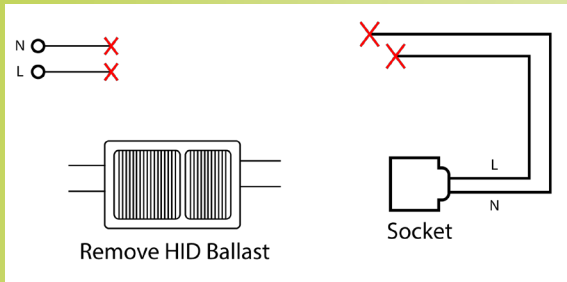

Installation

Wiring Diagram

- 1 Turn OFF Power, uninstall HID Bulb

- 2 Remove existing ballast

- 3 Connect directly to socket and install LED Lamp

Applications

For LED Corncob Lights:

- High bays
- Low bays
- Flood Light
- Wall Pack
- Vapor Tight
- Garage Lighting
- Parking Lot
- Factories
- Canopy Lighting

120 Watt

60 Watt

30 Watt

Omnidirectional LED Features

- Direct replacement for existing HID lamps
- 120-277V operation. Requires ballast removal
- Approved for use in enclosed fixtures
- IP64 rated for wet location and high dust environments
- UL Listed
- Low energy consumption.
- Low thermal output
- 50,000 hour rated life
- Ideal for factories, parking lots, flood lights and wall packs
- No Mercury
- No Glass