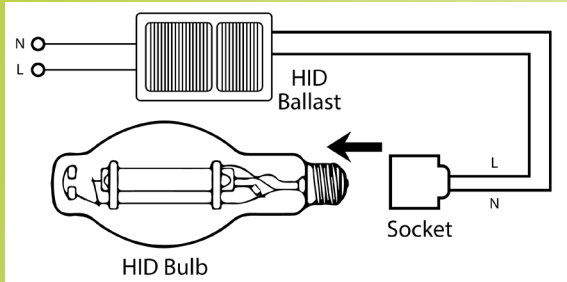

Installation

Wiring Diagram

- 1 Turn OFF Power, uninstall HID Bulb

- 2 Remove existing ballast

- 3 Connect directly to socket and install LED Lamp

Applications

For LED Corncob Lights:

- High bays
- Low bays
- Flood Light
- Wall Pack
- Vapor Tight
- Garage Lighting
- Parking Lot
- Factories
- Canopy Lighting

120 Watt

60 Watt

30 Watt

Omnidirectional LED Features

- Direct replacement for existing HID lamps
- 120-277V operation. Requires ballast removal
- Approved for use in enclosed fixtures
- IP64 rated for wet location and high dust environments
- UL Listed
- Low energy consumption.
- Low thermal output
- 50,000 hour rated life
- Ideal for factories, parking lots, flood lights and wall packs
- No Mercury
- No Glass

Specifications

Model Name	AL-CCA-30W	AL-CCA-60W	AL-CCA-120W
Mi Item #	07158560	07158558	06993433
Power Consumption	30 watts	60 watts	120 watts
Luminous Efficacy	110 lm/W	106 lm/W	130 lm/W
Luminous Flux	3,300 lm	6,400 lm	15,600 lm
Base Configuration	Mogul Base	Mogul Base	Mogul Base
Color Temperature	6000K		
Color Rendering	> 70 CRI		
Life Time Rating	50,000 Hours		
Input Voltage	120 - 277V 480V with step-down Transformer		
Frequency	50 / 60Hz		
Operating Temp.	-4°F to 113°F		
Base	E40 Mogul Base		
Size (L x OD)	9" x ø3.5"	11.25" x ø3.5"	12.25" x ø5"
Weight	20.9oz. (593g)	25.8oz. (731g)	3 lb. (1.4Kg)
Replaces	70W - 100W HID	175W - 250W HID	250W - 400W HID