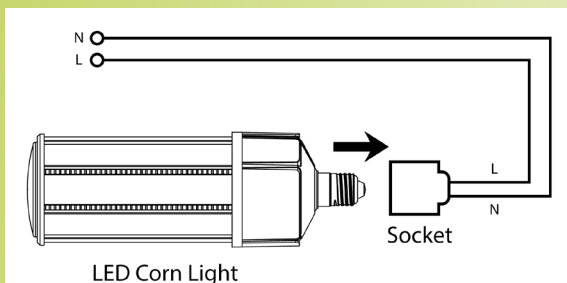

Installation

Wiring Diagram

- 1 Turn OFF Power, uninstall HID Bulb

- 2 Remove existing ballast

- 3 Connect directly to socket and install LED Lamp

Applications

For LED Corncob Lights:

- High bays
- Low bays
- Flood Light
- Wall Pack
- Vapor Tight
- Garage Lighting
- Parking Lot
- Factories
- Canopy Lighting

120 Watt

60 Watt

30 Watt

Omnidirectional LED Features

- Direct replacement for existing HID lamps
- 120-277V operation. Requires ballast removal
- Approved for use in enclosed fixtures
- IP64 rated for wet location and high dust environments
- UL Listed
- Low energy consumption.
- Low thermal output
- 50,000 hour rated life
- Ideal for factories, parking lots, flood lights and wall packs
- No Mercury
- No Glass

Specifications

Model Name	AL-CCA-30W	AL-CCA-60W	AL-CCA-120W
Mi Item #	07158560	07158558	06993433
Power Consumption	30 watts	60 watts	120 watts
Luminous Efficacy	110 lm/W	106 lm/W	130 lm/W
Luminous Flux	3,300 lm	6,400 lm	15,600 lm
Base Configuration	Mogul Base	Mogul Base	Mogul Base
Color Temperature	6000K		
Color Rendering	> 70 CRI		
Life Time Rating	50,000 Hours		
Input Voltage	120 - 277V 480V with step-down Transformer		
Frequency	50 / 60Hz		
Operating Temp.	-4°F to 113°F		
Base	E40 Mogul Base		
Size (L x OD)	9" x ø3.5"	11.25" x ø3.5"	12.25" x ø5"
Weight	20.9oz. (593g)	25.8oz. (731g)	3 lb. (1.4Kg)
Replaces	70W - 100W HID	175W - 250W HID	250W - 400W HID