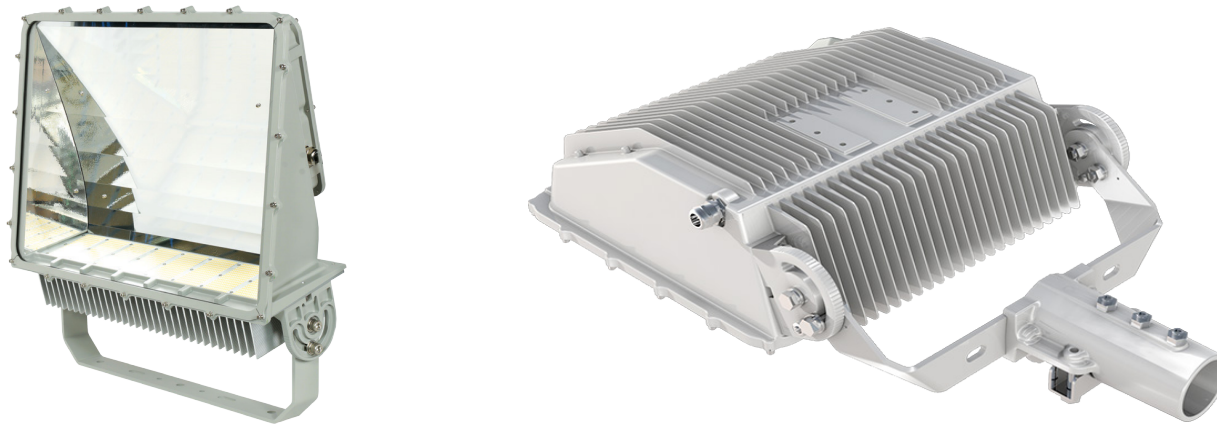

## LED Street/Parking AL-GT-ME Series

- Vertical convection cooling structure
- Highly efficient light distribution and uniformity
- Surge protection up to 20Kva
- Easy-to-install terminal block

Model Name	AL-GT-ME-100-5-U	AL-GT-ME-130-5-U	AL-GT-ME-150-5-U
Mi Item #	06245456	06245457	06245458
Power Consumption	100W	130W	150W
Luminous Efficacy	> 130 lm/W	> 130 lm/W	> 130 lm/W
Luminous Flux	13,000 lm	16,900 lm	19,500 lm
Color Temperature	5000K		
Color Rendering	> 80 CRI		
Life Time Rating	> 100,000 Hours		
Input Voltage	100 - 277 VAC		
Operation Temperature	-22°F to 140°F (-30°C to 60°C)		
Size (W x L x H)	18.90" x 19.88" x 6.02"		
Weight	17.6lbs (8Kg)		

# LED Flood Light AL-GT-MA Series

- Great light distribution and thermal design with good natural convection
- HID replacement provides up to 130 lumens per watt
- High-power LED light with middle power LED chips and reflector technology

Model Name	AL-GT-MA-200-5-U	AL-GT-MA-300-5-U	AL-GT-MA-400-5-U
Mi Item #	06245453	06245454	06245455
Power Consumption	200W	300W	400W
Luminous Efficacy	> 130 lm/W	> 130 lm/W	> 130 lm/W
Luminous Flux	26,000 lm	39,000 lm	52,000 lm
Color Temperature	5000K		
Color Rendering	> 80 CRI		
Life Time Rating	> 100,000 Hours		
Input Voltage	100 - 277 VAC   347 - 480VAC		
Operation Temperature	-22°F - 140°F (-30°C - 60°C)		
Size (W x L x H)	14.1" x 21.7" x 6.3"	18.7" x 21.7" x 6.3"	22.7" x 22.7" x 8.5"
Weight	22.1lbs (10Kg)	33.1lbs (15Kg)	44lbs (20Kg)