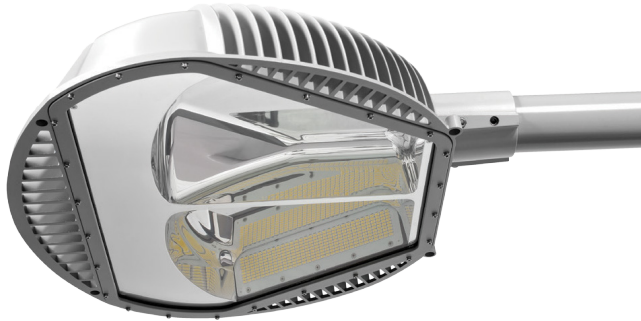

## LED Street/Parking AL-GT-ME Series

- Vertical convection cooling structure
- Highly efficient light distribution and uniformity
- Surge protection up to 20Kva
- Easy-to-install terminal block

Model Name	AL-GT-ME-100-5-U	AL-GT-ME-130-5-U	AL-GT-ME-150-5-U
Mi Item #	06245456	06245457	06245458
Power Consumption	100W	130W	150W
Luminous Efficacy	> 130 lm/W	> 130 lm/W	> 130 lm/W
Luminous Flux	13,000 lm	16,900 lm	19,500 lm
Color Temperature	5000K		
Color Rendering	> 80 CRI		
Life Time Rating	> 100,000 Hours		
Input Voltage	100 - 277 VAC		
Operation Temperature	-22°F to 140°F (-30°C to 60°C)		
Size (W x L x H)	18.90" x 19.88" x 6.02"		
Weight	17.6lbs (8Kg)		

# LED Flood Light AL-GT-MA Series

- Great light distribution and thermal design with good natural convection
- HID replacement provides up to 130 lumens per watt
- High-power LED light with middle power LED chips and reflector technology

Model Name	AL-GT-MA-200-5-U	AL-GT-MA-300-5-U	AL-GT-MA-400-5-U
Mi Item #	06245453	06245454	06245455
Power Consumption	200W	300W	400W
Luminous Efficacy	> 130 lm/W	> 130 lm/W	> 130 lm/W
Luminous Flux	26,000 lm	39,000 lm	52,000 lm
Color Temperature	5000K		
Color Rendering	> 80 CRI		
Life Time Rating	> 100,000 Hours		
Input Voltage	100 - 277 VAC   347 - 480VAC		
Operation Temperature	-22°F - 140°F (-30°C - 60°C)		
Size (W x L x H)	14.1" x 21.7" x 6.3"	18.7" x 21.7" x 6.3"	22.7" x 22.7" x 8.5"
Weight	22.1lbs (10Kg)	33.1lbs (15Kg)	44lbs (20Kg)