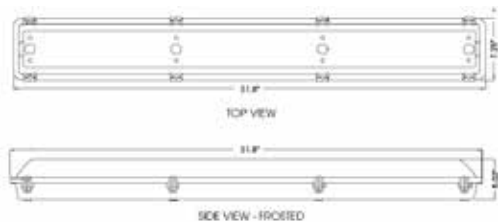

Dimensional Drawing