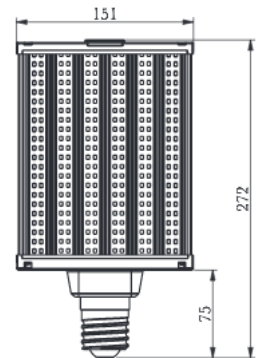

LED FLOOD RETRO-FIT

Model Name	AL-RO-RKFL2-__-__-MOG	
Input Wattage (W)	75W	100W
Voltage (V)	120-277V	120-277V
Delivered Lumens (lm)	11,250 lm	15,000 lm
Efficacy (lm/W)	150 lm/W	150 lm/W
Color Rendering Index	80+ CRI	80+ CRI
Color Temperature	4000K (40)	5000K (50)
Dimming Compatible	No	No
Replacement Wattage	-	-
Longevity (L70)	50,000	50,000
Certifications/Listings	CULUS, DLC	CULUS, DLC

Folded Dimensional Drawing