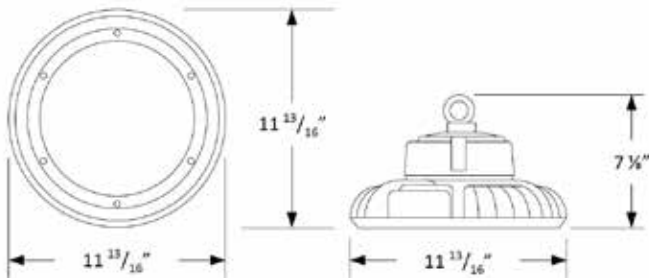

Dimensional Drawing

Ceiling Mount

Conduit Mount

Lumens / Watt
127

LED ROUND HIGH BAY

Model Name AL-BE-HBVT-2__-__-U

| | | |
|-------------------------|-------------------------------------|-------------------|
| Input Wattage (W) | 197W (200) | 238W (240) |
| Voltage (V) | 120 - 277V AC | 120 - 277V AC |
| Delivered Lumens (lm) | 25,000 lm | 29,600 lm |
| Efficacy (lm/W) | 127 lm/W | 124 lm/W |
| Color Rendering Index | 80+ CRI | 80+ CRI |
| Color Temperature | 4000K (40) 5000K (50) | |
| Dimming Compatible | Yes | Yes |
| Replacement Wattage | - | - |
| Longevity (L70) | 80,000 hours | 80,000 hours |
| Certifications/Listings | UL, DLC | UL, DLC |