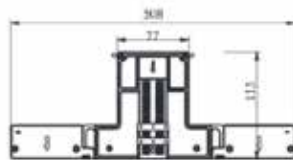

Lumens / Watt
150

Unfolded Dimensional Drawing