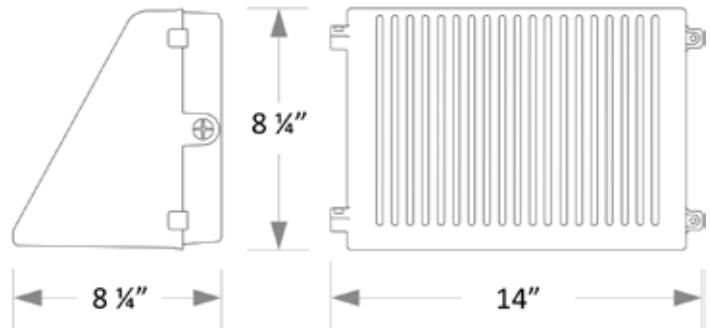

LED WALL PACKS

Lumens / Watt
123

50W LED WALL PACK

Model Name	AL-BE-WPF-47-__-U
Input Wattage (W)	47W
Voltage (V)	120-277V
Delivered Lumens (lm)	5,800 lm
Efficacy (lm/W)	123 lm/W
Color Rendering Index	80+ CRI
Color Temperature	4000K (40) | 5000K (50)
Dimming Compatible	No
Replacement Wattage	-
Longevity (L70)	76,000 hours
Certifications/Listings	CULUS, DLC

Lumens / Watt
117

80W LED WALL PACK

Model Name	AL-BE-WPF-78-__-U
Input Wattage (W)	78W
Voltage (V)	120-277V
Delivered Lumens (lm)	9,100 lm
Efficacy (lm/W)	117 lm/W
Color Rendering Index	80+ CRI
Color Temperature	4000K (40) | 5000K (50)
Dimming Compatible	No
Replacement Wattage	-
Longevity (L70)	76,000 hours
Certifications/Listings	CULUS, DLC

Weight: 6.8 lb.