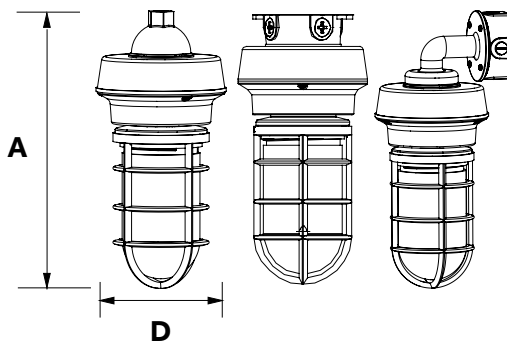

Diameter (D)

7 1/8"

Height (A)

JJP 14 3/4"

JJB 15"

JJW 18 1/4"

Lumens / Watt
98

51W LED BARN LIGHT