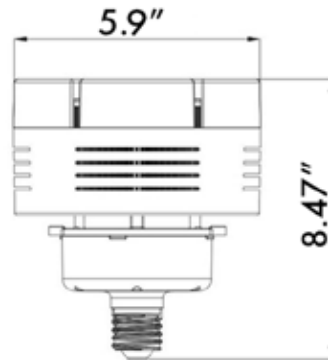

Dimensional Drawing

Lumens / Watt
150

100W - 120W LED RETRO-FIT

| Model Name | AL-RO-RKHB2-1__-__-MOG | |
|-------------------------|---|---------------------|
| Input Wattage (W) | 100W (100) | 120W (120) |
| Voltage (V) | 120-277V | 120-277V |
| Delivered Lumens (lm) | 15,000 lm | 18,000 lm |
| Efficacy (lm/W) | 150 lm/W | 150 lm/W |
| Color Rendering Index | 80+ CRI | 80+ CRI |
| Color Temperature | 4000K (40) 5000K (50) | |
| Dimming Compatible | No | No |
| Replacement Wattage | - | - |
| Longevity (L70) | 50,000 | 50,000 |
| Certifications/Listings | CULUS, DLC | CULUS, DLC |