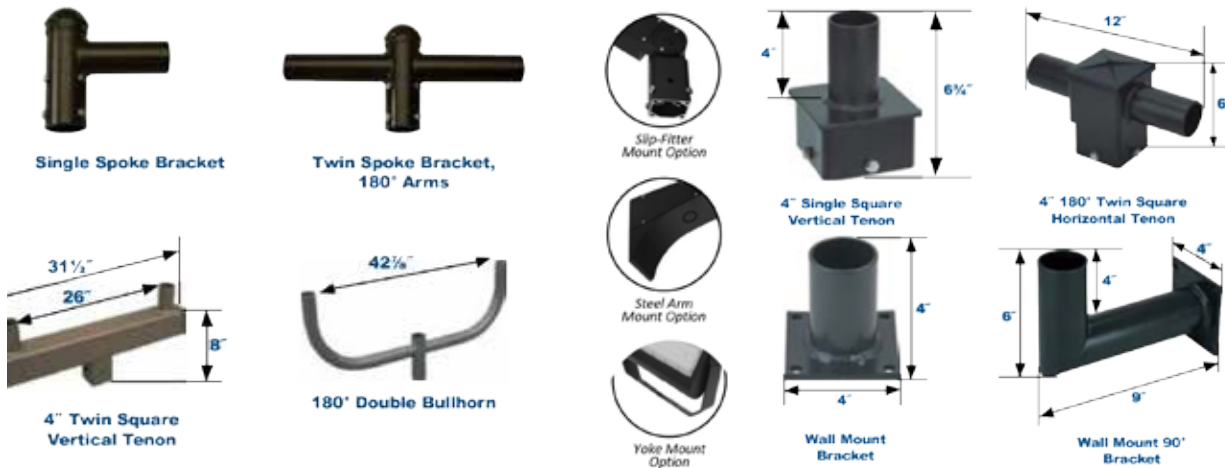

Other Mounting Options