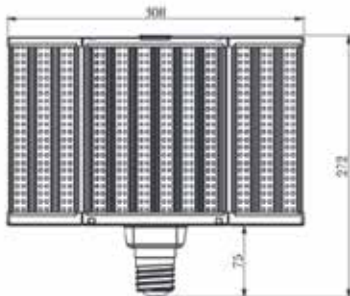

Lumens / Watt
150

Unfolded Dimensional Drawing