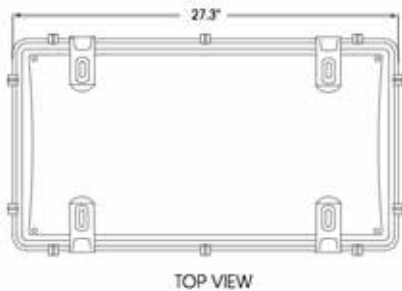

Dimensional Drawing