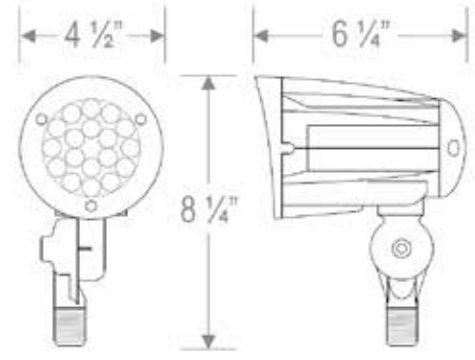

AL-BE-BFL-42