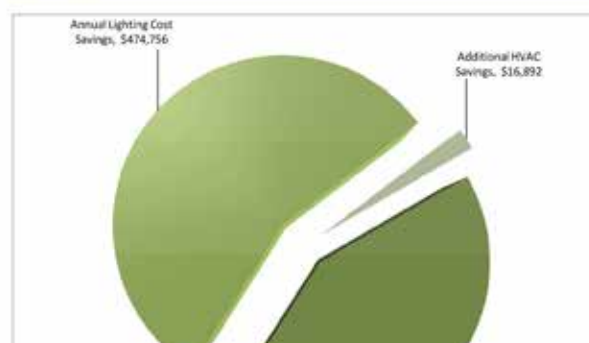

Cost Savings Summary

Financing Options

	Payment	Fixed Cashflow
24 Month Term	$ 41,183.94	$ (213.30)
36 Month Term	$ 28,845.99	$ 12,124.66
48 Month Term	$ 22,599.66	$ 18,370.98
60 Month Term	$ 18,875.55	$ 22,095.10

Other Variables

Utility Company	FP&L
Electricity Rate ($/kWh)	0.0930
Building Square Footage	1,100,000
Corporate Tax Rate	33%

Lighting Power Data

Existing Demand (kW)	1,275.96
Proposed Demand	548.18
Demand Reduction	727.78
Existing kWh	8,988,157
Proposed kWh	3,883,255