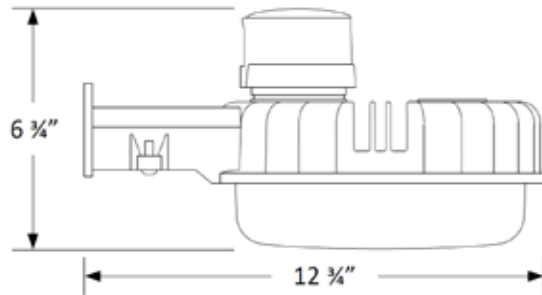

LED DUSK TO DAWN LIGHTS