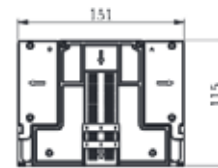

LED FLOOD RETRO-FIT

Model Name	AL-RO-RKFL2-__-__-MOG	
Input Wattage (W)	75W	100W
Voltage (V)	120-277V	120-277V
Delivered Lumens (lm)	11,250 lm	15,000 lm
Efficacy (lm/W)	150 lm/W	150 lm/W
Color Rendering Index	80+ CRI	80+ CRI
Color Temperature	4000K (40)	5000K (50)
Dimming Compatible	No	No
Replacement Wattage	-	-
Longevity (L70)	50,000	50,000
Certifications/Listings	CULUS, DLC	CULUS, DLC

Folded Dimensional Drawing