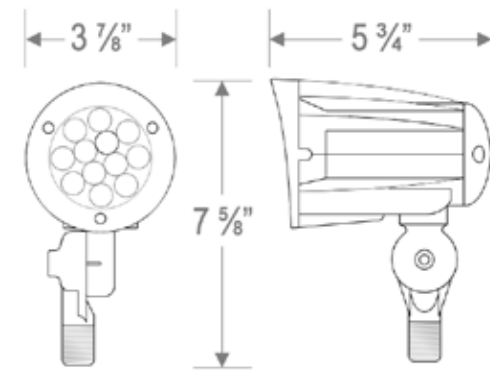

AL-BE-BFL-28