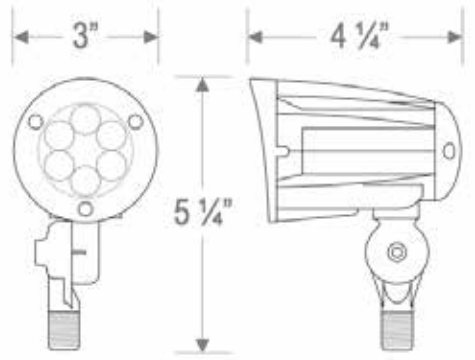

Model Name	AL-BE-BFL-15-__-U-K	AL-BE-BFL-28-__-U-K	AL-BE-BFL-42-__-U-K
Input Wattage (W)	15W	28W	42W
Voltage (V)	120-277V	120-277V	120-277V
Delivered Lumens (lm)	1,700 lm	3,200 lm	4,800 lm
Efficacy (lm/W)	113 lm/W	114 lm/W	114 lm/W
Color Rendering Index	80+ CRI	80+ CRI	80+ CRI
Color Temperature	3000K (30) | 4000K (40) | 5000K (50)		
Dimming Compatible	No	No	No
Replacement Wattage	-	-	-
Longevity (L70)	69,000 hours	69,000 hours	69,000 hours
Certifications/Listings	CULUS, DLC	CULUS, DLC	CULUS, DLC

AL-BE-BFL-15