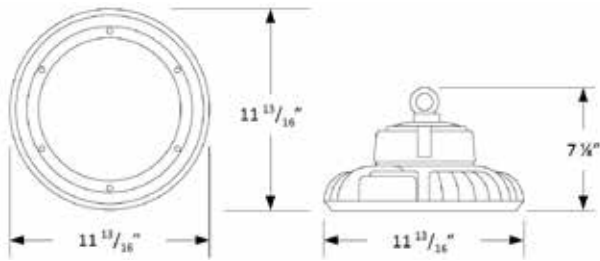

Dimensional Drawing