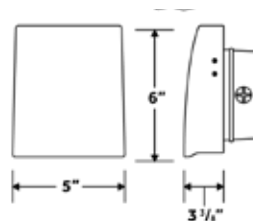

AL-BE-WPC-50-850-U