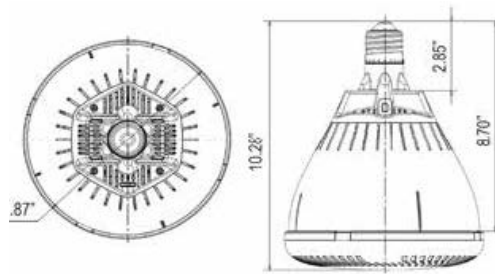

LED RETRO-FIT LAMP

Model Name	AL-RS-__-8-50-MOG	
Input Wattage (W)	380W	470W
Voltage (V)	120-277V | 347/480V	120-277V | 347/480V
Delivered Lumens (lm)	45,000 lm	52,000 lm
Efficacy (lm/W)	118 lm/W	111 lm/W
Color Rendering Index	84+ CRI	84+ CRI
Color Temperature	5000K	5000K
Dimming Compatible	No	No
Replacement Wattage	-	-
Longevity (L70)	30,000	30,000
Certifications/Listings	CULUS	CULUS

Dimensional Drawing