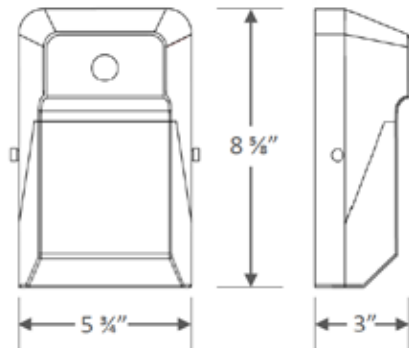

Dimensional Drawings

Weight: 1.8 lbs.