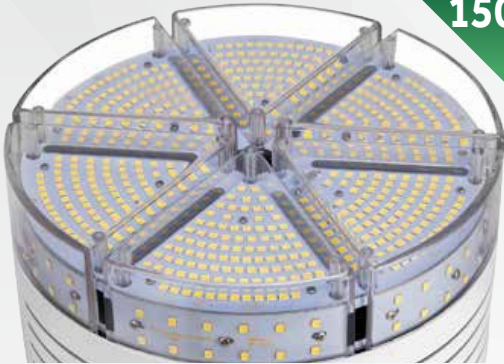

Lumens / Watt
150