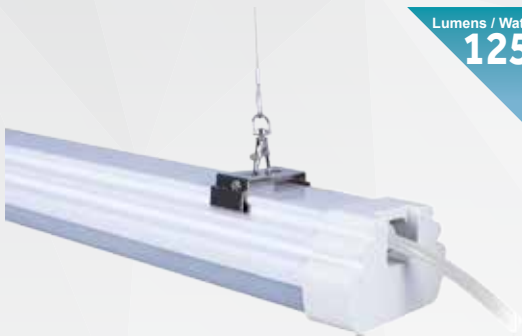

36W LED VAPOR TIGHT

Model Name	AL-SP-TP-4-36-__-D	
Input Wattage (W)	36W	36W
Voltage (V)	120 - 277V	120 - 277V
Delivered Lumens (lm)	4,400 lm	4,600 lm
Efficacy (lm/W)	122 lm/W	128 lm/W
Color Rendering Index	80+ CRI	80+ CRI
Color Temperature	4000K (40)	5000K (50)
Dimming Compatible	Yes (D) / No (N)	Yes (D) / No (N)
Length	48 inches	48 inches
Longevity (L70)	200,000 hours	200,000 hours
Certifications/Listings	UL, DLC	UL, DLC

Lumens / Watt
125