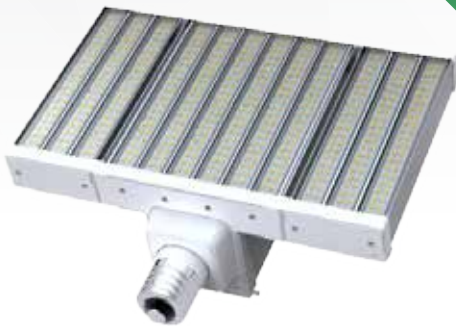

LED RETRO-FIT LAMP

Model Name	AL-RS-__-8-50-MOG	
Input Wattage (W)	380W	470W
Voltage (V)	120-277V | 347/480V	120-277V | 347/480V
Delivered Lumens (lm)	45,000 lm	52,000 lm
Efficacy (lm/W)	118 lm/W	111 lm/W
Color Rendering Index	84+ CRI	84+ CRI
Color Temperature	5000K	5000K
Dimming Compatible	No	No
Replacement Wattage	-	-
Longevity (L70)	30,000	30,000
Certifications/Listings	CULUS	CULUS

Dimensional Drawing