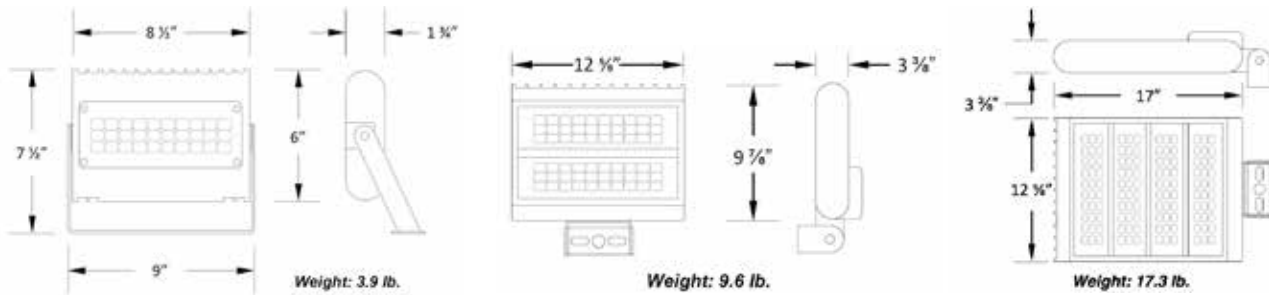

Dimnesional Drawings

230W-300W LED FLOOD

Model Name	AL-BE-FL-230-850-U-T	AL-BE-FL-300-850-U-T
Input Wattage (W)	230W	304W
Voltage (V)	120 - 277V	120 - 277V
Delivered Lumens (lm)	26,731 lm	38,122 lm
Efficacy (lm/W)	116 lm/W	125 lm/W
Color Rendering Index	80+ CRI	80+ CRI
Color Temperature	5000K	5000K
Dimming Compatible	No	No
Replacement Wattage	400W HID	400W HID
Longevity (L70)	69,000 hours	69,000 hours
Certifications/Listings	UL, DLC, IP65	UL, DLC, IP65