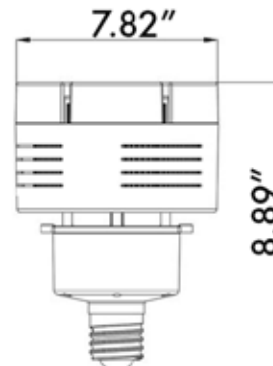

100W - 120W LED RETRO-FIT

Model Name	AL-RO-RKHB2-1__-__-MOG	
Input Wattage (W)	100W (100)	120W (120)
Voltage (V)	120-277V	120-277V
Delivered Lumens (lm)	15,000 lm	18,000 lm
Efficacy (lm/W)	150 lm/W	150 lm/W
Color Rendering Index	80+ CRI	80+ CRI
Color Temperature	4000K (40) | 5000K (50)	
Dimming Compatible	No	No
Replacement Wattage	-	-
Longevity (L70)	50,000	50,000
Certifications/Listings	CULUS, DLC	CULUS, DLC

Dimensional Drawing