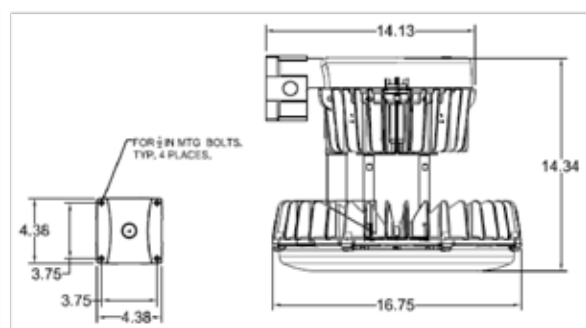

LED AREA LIGHTS FOR HAZARDOUS LOCATION