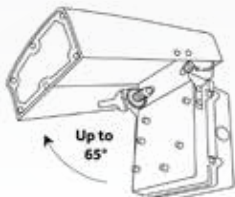

LOW PROFILE LED WALL PACKS

Model Name	AL-BE-WPC-12-850-U
Input Wattage (W)	12W
Voltage (V)	120 - 277V
Delivered Lumens (lm)	1,321 lm
Efficacy (lm/W)	110 lm/W
Color Rendering Index	80+ CRI
Color Temperature	5000K
Dimming Compatible	No
Replacement Wattage	100W HID
Longevity (L70)	69,000 hours
Certifications/Listings	UL, DLC, IP65

Model Name	AL-BE-WPC-30-850-U
Input Wattage (W)	28W
Voltage (V)	120 - 277V
Delivered Lumens (lm)	3,298 lm
Efficacy (lm/W)	110 lm/W
Color Rendering Index	80+ CRI
Color Temperature	5000K
Dimming Compatible	No
Replacement Wattage	100W HID
Longevity (L70)	69,000 hours
Certifications/Listings	UL, DLC, IP65

Model Name	AL-BE-WPC-50-850-U
Input Wattage (W)	49W
Voltage (V)	120 - 277V
Delivered Lumens (lm)	5,287 lm
Efficacy (lm/W)	108 lm/W
Color Rendering Index	80+ CRI
Color Temperature	5000K
Dimming Compatible	No
Replacement Wattage	100W HID
Longevity (L70)	69,000 hours
Certifications/Listings	UL, DLC, IP65