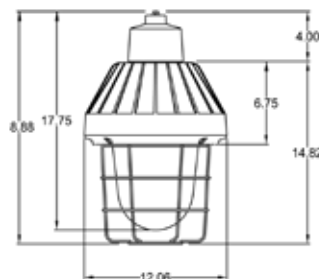

PENDANT MOUNT