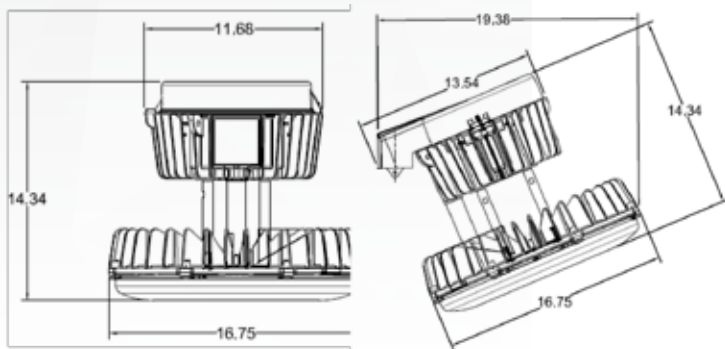

LED AREA LIGHTS FOR HAZARDOUS LOCATION