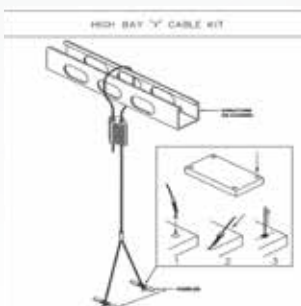

Occupancy Sensors

Description	Abaco Part #
Wall motion detection occupancy sensor	AL-DWOS-J
Ceiling occupancy sensor 360° Line Voltage	AL-MPC-50
High Bay Occupancy Sensor 120 - 277V AC	AL-LSXR-650
High Bay Occupancy Sensor 360° 347 - 480V AC	AL-LSXR-650-HVOLT
Outdoor / Wet Location Occupancy Sensor 120 - 277V	AL-SBOR-6
Outdoor / Wet Location Occupancy Sensor 347-480V AC	AL-SBOR-6-HVOLT
Photoelectric Control with adjustment swivel 120-277V AC	AL-SFT305
Photoelectric Control with adjustment swivel 347-480V AC	AL-SFT19

Back-Up Emergency LED Drivers

Description	Abaco Part #
5.0 W Emergency LED Driver 800 lumens	AL-BE-DR-800
7.8 W Emergency LED Driver 1200 lumens	AL-BE-DR-1200
10.7 W Emergency LED Driver 1600 lumens	AL-BE-DR-1600
13.7 W Emergency LED Driver 2000 lumens	AL-BE-DR-2000
17.0 W Emergency LED Driver 2400 lumens	AL-BE-DR-2400

Part #	AL-EMRG-LED-5-500-K1
Driver Type	Constant Wattage LED Emergency
Family	5W
Input Voltage	120-277Vac ±10%
Output Voltage	12~41 Vdc
Output Current	400mA-100mA
Warranty	5 Years

Sockets & Adapters

Description	Abaco Part #
T5 Twist Sockets	T5-Twist-Sockets
T8 Twist Sockets	T8-Twist-Sockets
Mogul to Medium Base Adapter	MOG-2-MED

High Bay Cable Kits

Part #	AL-CABKIT-120-18Y-HNL	AL-CABKIT-120-18Y-PAD
# of Cables	1 Pair	1 Pair
Cable Length	120"	120"
Hook Type	Hook-n-Loop	Hook-n-Paddle