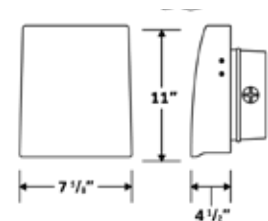

AL-BE-WPC-50-850-U
AL-BE-WPC-80-850-U