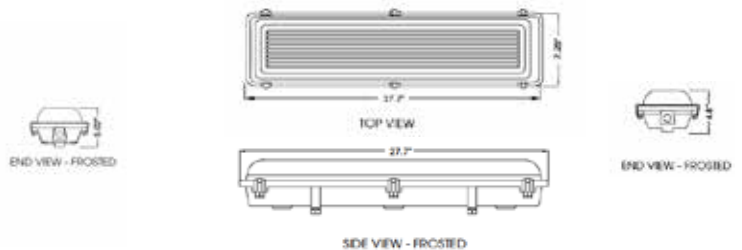

Dimensional Drawing