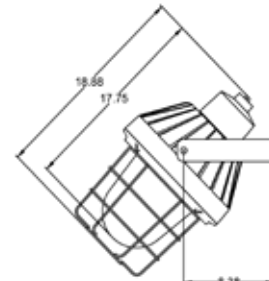

TRUNNION MOUNT

LED AREA LIGHTS FOR HAZARDOUS LOCATION