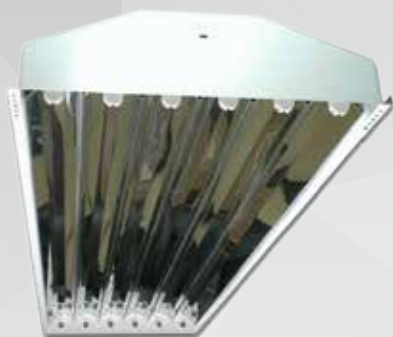

Linear Fluorescent High Bays

Part #	ALHB1-4T5	ALHB1-4T8
# of Lamps	4 Lamps	4 Lamps
Lamp Type	T5HO	T8
Quantity	Single	Single

Linear Fluorescent High Bays

Part #	ALHB1-6T5	ALHB1-6T8	ALHB1-8T5
# of Lamps	6 Lamps	6 Lamps	8 Lamps
Lamp Type	T5HO	T8	T5HO
Quantity	Single	Single	Single

Lumens / Watt
114

4FT T5 INDUSTRIAL STRIP

Model Name	ALIS-1T5-4	ALIS-2T5-4	ALIS-3T5-4
Input Wattage (W)	28W	56W	84W
Voltage (V)	120 - 277V	120 - 277V	120 - 277V
Delivered Lumens (lm)	3,200 lm	6,384 lm	9,576 lm
Efficacy (lm/W)	114 lm/W	114 lm/W	114 lm/W
Color Rendering Index	80+ CRI	80+ CRI	80+ CRI
Color Temperature	4000K/5000K	4000K/5000K	4000K/5000K
Available Options	8ft Tandem Option Available		
Warranty	5 Years	5 Years	5 Years
Mounting Options	Surface Mount	Surface Mount	Surface Mount