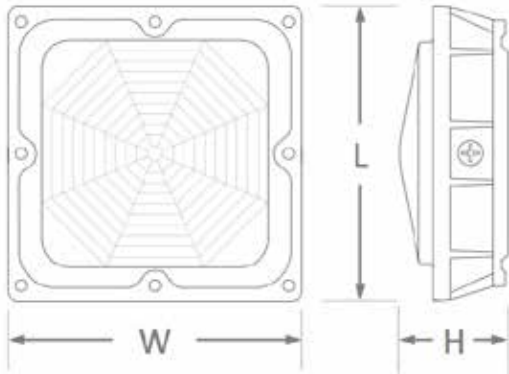

PART #	DIMENSIONS			WEIGHT
	L	W	H	lbs
AL-BE-CP-44	10"	10"	3 5/8"	5.6
AL-BE-CP-80	14"	14"	4"	10.0

LED CANOPY PACKS