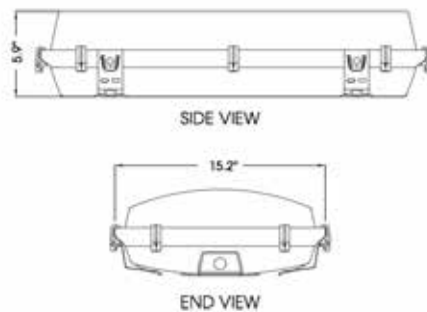

Dimensional Drawing