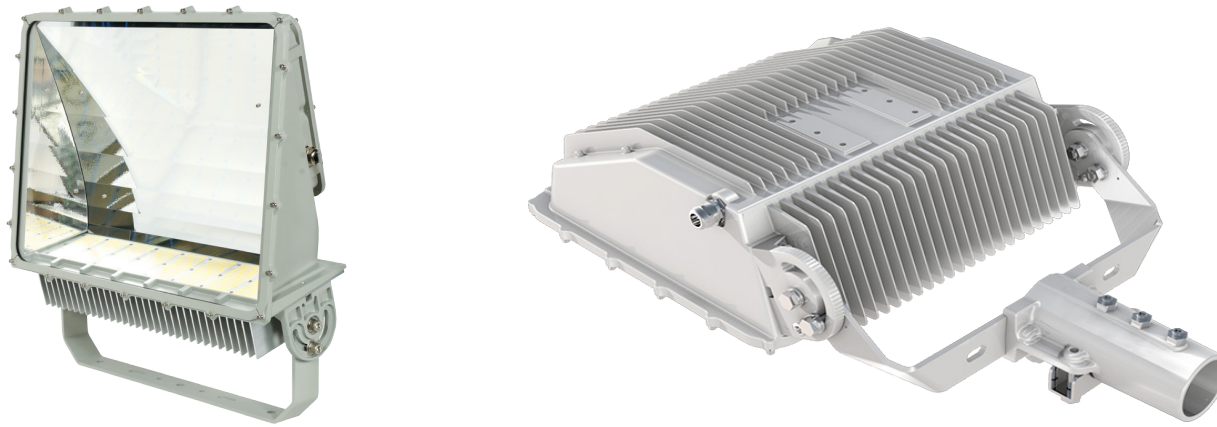

LED Street/Parking AL-GT-ME Series

- Vertical convection cooling structure
- Highly efficient light distribution and uniformity
- Surge protection up to 20Kva
- Easy-to-install terminal block

Model Name	AL-GT-ME-100-5-U	AL-GT-ME-130-5-U	AL-GT-ME-150-5-U
Mi Item #	06245456	06245457	06245458
Power Consumption	100W	130W	150W
Luminous Efficacy	> 130 lm/W	> 130 lm/W	> 130 lm/W
Luminous Flux	13,000 lm	16,900 lm	19,500 lm
Color Temperature	5000K		
Color Rendering	> 80 CRI		
Life Time Rating	> 100,000 Hours		
Input Voltage	100 - 277 VAC		
Operation Temperature	-22°F to 140°F (-30°C to 60°C)		
Size (W x L x H)	18.90" x 19.88" x 6.02"		
Weight	17.6lbs (8Kg)		

Applications

- Parking Lots
- Highways
- Warehouses
- Airplane Hangars
- Billboards
- Sporting Facilities

Specifications are subject to change with or without notice.

LED Exterior Lighting

LED Flood Light AL-GT-MA Series

- Great light distribution and thermal design with good natural convection
- HID replacement provides up to 130 lumens per watt
- High-power LED light with middle power LED chips and reflector technology

Model Name	AL-GT-MA-200-5-U	AL-GT-MA-300-5-U	AL-GT-MA-400-5-U
Mi Item #	06245453	06245454	06245455
Power Consumption	200W	300W	400W
Luminous Efficacy	> 130 lm/W	> 130 lm/W	> 130 lm/W
Luminous Flux	26,000 lm	39,000 lm	52,000 lm
Color Temperature	5000K		
Color Rendering	> 80 CRI		
Life Time Rating	> 100,000 Hours		
Input Voltage	100 - 277 VAC 347 - 480VAC		
Operation Temperature	-22°F - 140°F (-30°C - 60°C)		
Size (W x L x H)	14.1" x 21.7" x 6.3"	18.7" x 21.7" x 6.3"	22.7" x 22.7" x 8.5"
Weight	22.1lbs (10Kg)	33.1lbs (15Kg)	44lbs (20Kg)