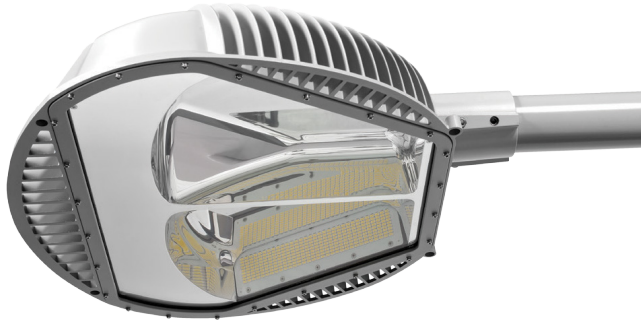

LED Street/Parking AL-GT-ME Series

- Vertical convection cooling structure
- Highly efficient light distribution and uniformity
- Surge protection up to 20Kva
- Easy-to-install terminal block

Model Name	AL-GT-ME-100-5-U	AL-GT-ME-130-5-U	AL-GT-ME-150-5-U
Mi Item #	06245456	06245457	06245458
Power Consumption	100W	130W	150W
Luminous Efficacy	> 130 lm/W	> 130 lm/W	> 130 lm/W
Luminous Flux	13,000 lm	16,900 lm	19,500 lm
Color Temperature	5000K		
Color Rendering	> 80 CRI		
Life Time Rating	> 100,000 Hours		
Input Voltage	100 - 277 VAC		
Operation Temperature	-22°F to 140°F (-30°C to 60°C)		
Size (W x L x H)	18.90" x 19.88" x 6.02"		
Weight	17.6lbs (8Kg)		

Applications

- Parking Lots
- Highways
- Warehouses
- Airplane Hangars
- Billboards
- Sporting Facilities

Specifications are subject to change with or without notice.

LED Exterior Lighting

LED Flood Light AL-GT-MA Series

- Great light distribution and thermal design with good natural convection
- HID replacement provides up to 130 lumens per watt
- High-power LED light with middle power LED chips and reflector technology

Model Name	AL-GT-MA-200-5-U	AL-GT-MA-300-5-U	AL-GT-MA-400-5-U
Mi Item #	06245453	06245454	06245455
Power Consumption	200W	300W	400W
Luminous Efficacy	> 130 lm/W	> 130 lm/W	> 130 lm/W
Luminous Flux	26,000 lm	39,000 lm	52,000 lm
Color Temperature	5000K		
Color Rendering	> 80 CRI		
Life Time Rating	> 100,000 Hours		
Input Voltage	100 - 277 VAC 347 - 480VAC		
Operation Temperature	-22°F - 140°F (-30°C - 60°C)		
Size (W x L x H)	14.1" x 21.7" x 6.3"	18.7" x 21.7" x 6.3"	22.7" x 22.7" x 8.5"
Weight	22.1lbs (10Kg)	33.1lbs (15Kg)	44lbs (20Kg)