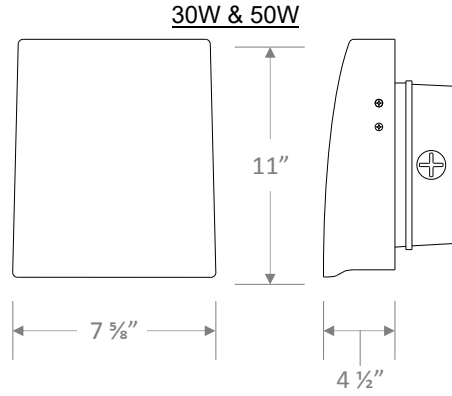

SPECIFICATIONS

Model Name	AL-BE-WPC-12-8-50-U	AL-BE-WPC-30-8-50-U	AL-BE-WPC-50-8-50-U	AL-BE-WPC-80-8-50-U	AL-BE-WPC-120-8-50-U
Power Consumption	12 watt	30 watt	50 watt	80 watt	120 watt
Input Voltage	120 - 277V	120 - 277V	120 - 277V	120 - 277V	120 - 277V
Lumen Output	1,321 Lm	3,298 Lm	5,278 Lm	9,241 Lm	14,227 Lm
Efficacy	110 Lm/W	118 Lm/W	108 Lm/W	116 Lm/W	115 Lm/W
Color Rendering	>80 CRI	>80 CRI	>80 CRI	>80 CRI	>80 CRI
Color Temperature	40 (4000K) 50 (5000K)	40 (4000K) 50 (5000K)	40 (4000K) 50 (5000K)	40 (4000K) 50 (5000K)	40 (4000K) 50 (5000K)
Replaces	100W HID	100W HID	100W HID	250W-400W HID	400W
Life Time Rating	69,000 hrs	69,000 hrs	69,000 hrs	69,000 Hrs	69,000 Hrs
Dimming	No	No	No	No	No
Weight	2.4 lbs	4.0 lbs	4.0 lbs	5.0 lbs	5.0 lbs
Operating Temp.	-4° F to 104° F	-4° F to 104° F	-4° F to 104° F	-4° F to 104° F	-4° F to 104° F

ORDERING GUIDE

Series	Wattage	CRI	CCT	Driver
AL-BE-WPC	12: 12W 30: 28W 50: 49W 80: 80W 120: 120W	8: >80	40: 4000K 50: 5000K	U: 120-277

AL-BE-WPC

LOW PROFILE WALL PACKS

DIMENSIONAL DRAWINGS

Weight: 2.4 lb.

Weight: 4.0 lb.

Weight: 5.0 lb.