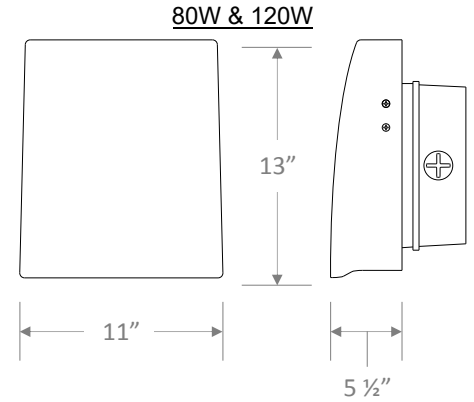

SPECIFICATIONS

Model Name	AL-BE-WPC-12-8-50-U	AL-BE-WPC-30-8-50-U	AL-BE-WPC-50-8-50-U	AL-BE-WPC-80-8-50-U	AL-BE-WPC-120-8-50-U
Power Consumption	12 watt	30 watt	50 watt	80 watt	120 watt
Input Voltage	120 - 277V	120 - 277V	120 - 277V	120 - 277V	120 - 277V
Lumen Output	1,321 Lm	3,298 Lm	5,278 Lm	9,241 Lm	14,227 Lm
Efficacy	110 Lm/W	118 Lm/W	108 Lm/W	116 Lm/W	115 Lm/W
Color Rendering	>80 CRI	>80 CRI	>80 CRI	>80 CRI	>80 CRI
Color Temperature	40 (4000K) 50 (5000K)	40 (4000K) 50 (5000K)	40 (4000K) 50 (5000K)	40 (4000K) 50 (5000K)	40 (4000K) 50 (5000K)
Replaces	100W HID	100W HID	100W HID	250W-400W HID	400W
Life Time Rating	69,000 hrs	69,000 hrs	69,000 hrs	69,000 Hrs	69,000 Hrs
Dimming	No	No	No	No	No
Weight	2.4 lbs	4.0 lbs	4.0 lbs	5.0 lbs	5.0 lbs
Operating Temp.	-4° F to 104° F	-4° F to 104° F	-4° F to 104° F	-4° F to 104° F	-4° F to 104° F

ORDERING GUIDE

Series	Wattage	CRI	CCT	Driver
AL-BE-WPC	12: 12W 30: 28W 50: 49W 80: 80W 120: 120W	8: >80	40: 4000K 50: 5000K	U: 120-277

AL-BE-WPC

LOW PROFILE WALL PACKS

DIMENSIONAL DRAWINGS

Weight: 2.4 lb.

Weight: 4.0 lb.

Weight: 5.0 lb.