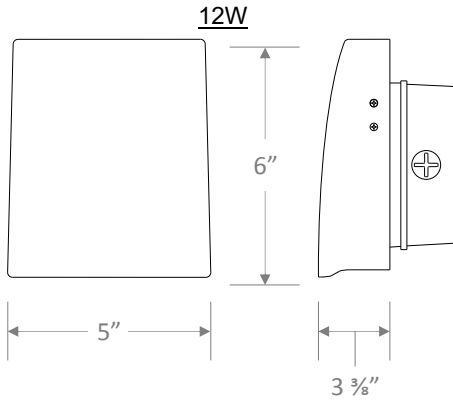

SPECIFICATIONS

Model Name	AL-BE-WPC-12-8-50-U	AL-BE-WPC-30-8-50-U	AL-BE-WPC-50-8-50-U	AL-BE-WPC-80-8-50-U	AL-BE-WPC-120-8-50-U
Power Consumption	12 watt	30 watt	50 watt	80 watt	120 watt
Input Voltage	120 - 277V	120 - 277V	120 - 277V	120 - 277V	120 - 277V
Lumen Output	1,321 Lm	3,298 Lm	5,278 Lm	9,241 Lm	14,227 Lm
Efficacy	110 Lm/W	118 Lm/W	108 Lm/W	116 Lm/W	115 Lm/W
Color Rendering	>80 CRI	>80 CRI	>80 CRI	>80 CRI	>80 CRI
Color Temperature	40 (4000K) 50 (5000K)	40 (4000K) 50 (5000K)	40 (4000K) 50 (5000K)	40 (4000K) 50 (5000K)	40 (4000K) 50 (5000K)
Replaces	100W HID	100W HID	100W HID	250W-400W HID	400W
Life Time Rating	69,000 hrs	69,000 hrs	69,000 hrs	69,000 Hrs	69,000 Hrs
Dimming	No	No	No	No	No
Weight	2.4 lbs	4.0 lbs	4.0 lbs	5.0 lbs	5.0 lbs
Operating Temp.	-4° F to 104° F	-4° F to 104° F	-4° F to 104° F	-4° F to 104° F	-4° F to 104° F

ORDERING GUIDE

Series	Wattage	CRI	CCT	Driver
AL-BE-WPC	12: 12W 30: 28W 50: 49W 80: 80W 120: 120W	8: >80	40: 4000K 50: 5000K	U: 120-277

AL-BE-WPC

LOW PROFILE WALL PACKS

DIMENSIONAL DRAWINGS

Weight: 2.4 lb.

Weight: 4.0 lb.

Weight: 5.0 lb.