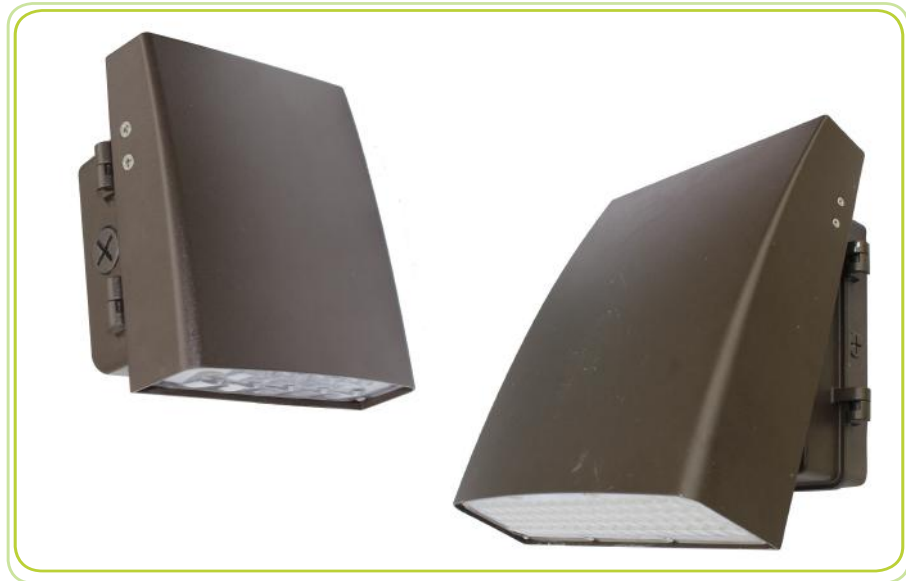

AL-BE-WPC

LOW PROFILE WALL PACKS

DESCRIPTION

The AL-BE-WPA is a contemporary, commercial-grade area luminaire. It features a heavy duty, spring-loaded hinge, which provides the flexibility of focusing light near the mounting surface or projecting light forward.

FEATURES

- Watertight, compression-type electrical connectors prevent moisture intrusion.
- Durable, UV-resistant polycarbonate lens.
- Removable, threaded plugs for side attachment of 1/2" rigid electrical conduit, or for button photocells.

SPECIFICATIONS

Model Name	AL-BE-WPC-12-8-50-U	AL-BE-WPC-30-8-50-U	AL-BE-WPC-50-8-50-U	AL-BE-WPC-80-8-50-U	AL-BE-WPC-120-8-50-U
Power Consumption	12 watt	30 watt	50 watt	80 watt	120 watt
Input Voltage	120 - 277V	120 - 277V	120 - 277V	120 - 277V	120 - 277V
Lumen Output	1,321 Lm	3,298 Lm	5,278 Lm	9,241 Lm	14,227 Lm
Efficacy	110 Lm/W	118 Lm/W	108 Lm/W	116 Lm/W	115 Lm/W
Color Rendering	>80 CRI	>80 CRI	>80 CRI	>80 CRI	>80 CRI
Color Temperature	40 (4000K) 50 (5000K)	40 (4000K) 50 (5000K)	40 (4000K) 50 (5000K)	40 (4000K) 50 (5000K)	40 (4000K) 50 (5000K)
Replaces	100W HID	100W HID	100W HID	250W-400W HID	400W
Life Time Rating	69,000 hrs	69,000 hrs	69,000 hrs	69,000 Hrs	69,000 Hrs
Dimming	No	No	No	No	No
Weight	2.4 lbs	4.0 lbs	4.0 lbs	5.0 lbs	5.0 lbs
Operating Temp.	-4° F to 104° F	-4° F to 104° F	-4° F to 104° F	-4° F to 104° F	-4° F to 104° F

Weight: 5.0 lb.