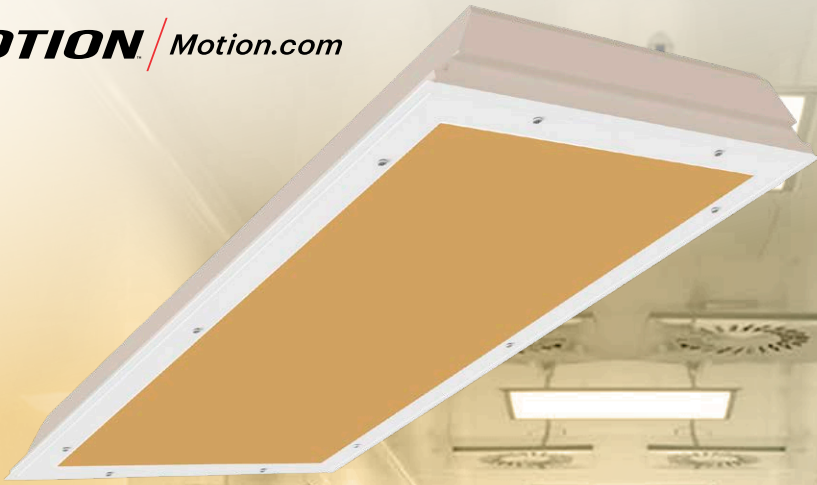

MOTION / Motion.com

Dimensional Drawing

CROSS SECTION

GASKET PROFILE

DIMENSIONAL DATA (IN INCHES)

	A	B
1x4	4.20	11.75
2x2	4.20	23.75
2x4	4.20	23.75

Specifications

LED INFORMATION

Ordering Guide

EG: AL-AEL-CLU-1X4-90-A-DR-5-U

Model Name	Size	Wattage*	CCT
AL-AEL-CLU	1x4: 1x2	*Refer other tables	35: 3500k
AL-AEL-CLU	2x2: 2x2		40: 4000k
AL-AEL-CLU	2x4: 2x4		50: 5000k

The CLU is a narrow spectrum 570nm amber LED circuit, the CLU is able to provide high-purity light without UV for various applications. The high-CRI white LED circuit provides accurate color rendition at a high output.

● **DOORFRAME:** Cold Roll Steel, Stainless Steel, or Aluminum options. One piece inset door frame with welded corners. White TGIC polyester powder coat standard, with optional Anti-Microbial Paint. Door-frame secured to housing with stainless steel aircraft cables and captive flush mounted.