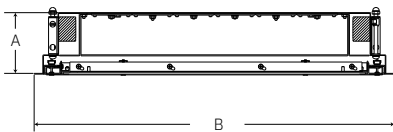

MOTION / Motion.com

Dimensional Drawing

CROSS SECTION

GASKET PROFILE

DIMENSIONAL DATA (IN INCHES)

	A	B
1x4	4.20	11.75
2x2	4.20	23.75
2x4	4.20	23.75

Specifications

LED INFORMATION