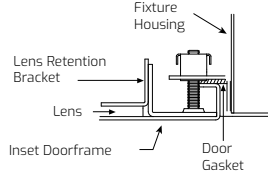

MOTION / Motion.com

Dimensional Drawing

CROSS SECTION

GASKET PROFILE

DIMENSIONAL DATA (IN INCHES)

	A	B
1x4	4.20	11.75
2x2	4.20	23.75
2x4	4.20	23.75

Specifications

LED INFORMATION