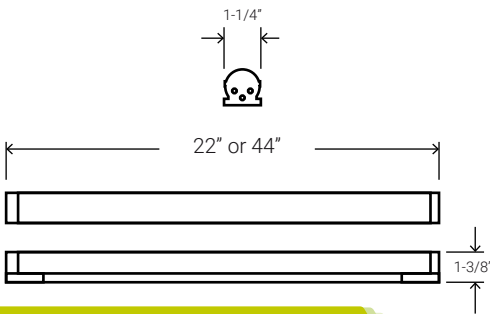

### FEATURES

- 1,600 to 3,200 lumens
- Up to 161 LPW
- Link up to 40 bars
- 180° light distribution
- Easymaintenance
- Custom lengths from 1' to 8' (2'-4' standard)
- 7 YEAR WARRANTY

### DIMENSIONAL DRAWING

#### Dimensions

2 Feet

4 Feet

8 Feet