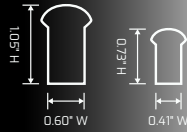

COLOR OPTIONS:

Standard strip
(1.5"H x 0.60"W)

Petite strip
(0.73"H x 0.41"W)