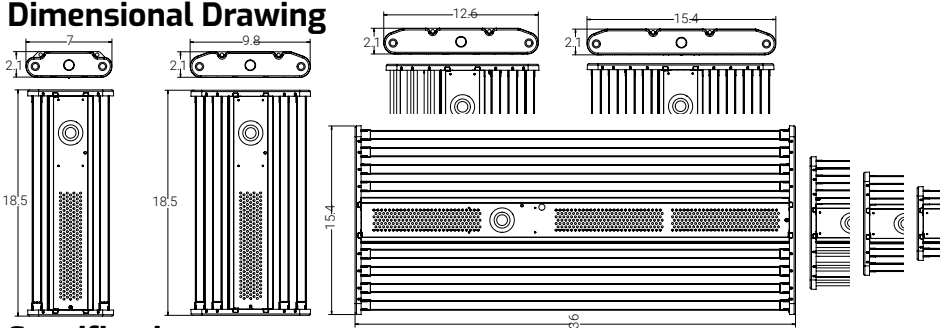

AL-ES55 (Standard model)

ES55

Dimensional Drawing

Specifications

Model Name AL- ES55	15K-4MS	27K-6MS	38K-6M	49K-6M	61K-8M	77K-8M	82K-8M	90K-8M
Input Wattage (W)	90W	168W	214W	298W	369W	449W	502W	547W
Voltage (V)	<u>U</u> (120-277V) / <u>HV</u> (480V)							
Lumen Output (lm)	14,915 lm	26,660 lm	37,931 lm	48,636 lm	61,191 lm	76,684 lm	82,691 lm	90,321 lm
Efficacy (lm/W)	166 lm/W	159 lm/W	177 lm/W	163 lm/W	166 lm/W	171 lm/W	165 lm/W	165 lm/W
Color Rendering Index	80+ CRI							
Color Temperature	<u>40</u> (4000K) / <u>50</u> (5000K)							
Dimming Compatible	Yes							
Longevity (L70)	122,000 Hours							
Certif. /Listings	ETL, UL, RoHS, DLC, AMI, CFR, ICES, CSA.							

Ordering Guide

EG: AL-ES55-12K-6MS-80-40-U-CL

Model Name	Lumen Output	CRI	CCT	Driver	Lens
AL-ES55	15K-4MS: 14,915 lm 27K-6MS: 26,660 lm 38K-6M: 37,931 lm 49K-6M: 48,636 lm 61K-8M: 61,191 lm 77K-8M: 76,684 lm 82K-8M: 82,691 lm 90K-8M: 90,321 lm	7: >70 8: >80std 9: >90	40: 4000k 50: 5000k	U: Universal 120-277V HV: 480V	CL: Clear Lens FR: Frosted Lens AL: Aisle Lens NW: Narrow Lens CC: Conformal coating (no lens)

KEY FEATURES

- 6,000 to 90,000 lumens
- Up to 214 LPW
- Up to 65°C ambient
- New smaller design
- Aluminum construction (heatsinks and wireway)
- Dust-proof and wet location options
- Dimmable 0-10V (standard)
- IoT Ready, UltraLink compatible
- 6KV surge protection (10KV & 20KV optional)