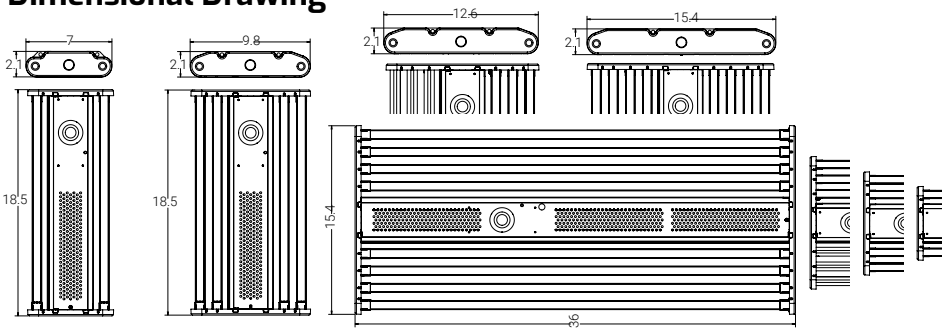

AL-E55U (Ultra High Efficacy)

E55U

Dimensional Drawing

Specifications

Model Name AL- E55U	13K-6MS	21K-8MS	32K-6M	37K-8M	46K-8M	54K-8M
Input Wattage (W)	68W	111W	168W	186W	235W	289W
Voltage (V)	U (120-277V) / HV (480V)					
Lumen Output (lm)	12,971 lm	21,487 lm	32,230 lm	37,342 lm	45,890 lm	53,942 lm
Efficacy (lm/W)	190 lm/W	194 lm/W	192 lm/W	200 lm/W	195 lm/W	187 lm/W
Color Rendering Index	80+ CRI					
Color Temperature	40 (4000K) / 50 (5000K)					
Dimming Compatible	Yes					
Longevity (L70)	122,000 Hours					
Certif. /Listings	ETL, UL, RoHS, DLC, AMI, CFR, ICES, CSA.					

Ordering Guide

EG: AL-E55U-13K-6MS-80-40-U-CL

Model Name	Lumen Output	CRI	CCT	Driver	Lens
AL-E55U	13K-6MS: 12,971 lm	7: >70	40: 4000k	U: Universal 120-277V	CL: Clear Lens
	21K-8MS: 21,487 lm	8: >80std	50: 5000k	HV: 480V	FR: Frosted Lens
	32K-6M: 32,230 lm	9: >90			AL: Aisle Lens
	37K-8M: 37,342 lm				NW: Narrow Lens
	46K-8M: 45,890 lm				CC: Conformal coating (no lens)
	54K-8M: 53,942 lm				

KEY FEATURES

- 6,000 to 90,000 lumens
- Up to 214 LPW
- Up to 65°C ambient
- New smaller design
- Aluminum construction (heatsinks and wireway)
- Dust-proof and wet location options
- Dimmable 0-10V (standard)
- IoT Ready, UltraLink compatible
- 6KV surge protection (10KV & 20KV optional)